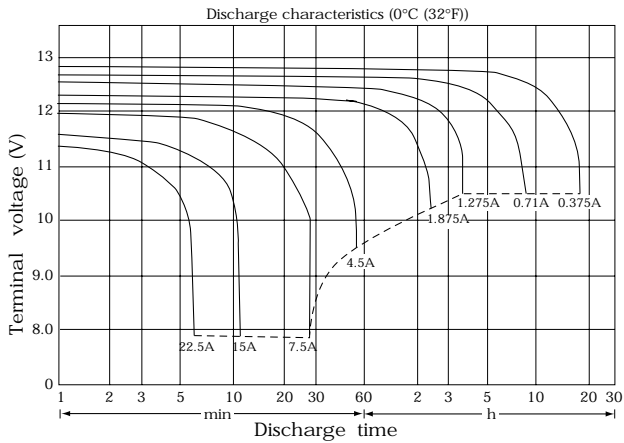

RECHARGEABLE SEALED LEAD-ACID BATTERY

ES7.5-12
12Volt 7.5AH

TYPE		ES7.5-12
NOMINAL VOLTAGE		12 Volt
NOMINAL CAPACITY		7.5 AH / 20 HR
DIMENSIONS	HEIGHT	94 mm
	LENGTH	151 mm
	WIDTH	65 mm
WEIGHT		APPROX. 2.9 KGS
CAPACITY	20HR 0.375A	7.50 AH
	5HR 1.275A	6.38 AH
	1HR 4.5A	4.50 AH
	1C 7.5A	3.75 AH
INTERNAL RESISTANCE		APPROX. 25mΩ
MAX. DISCHARGE CURRENT		112.5 A (5 SEC.)
CHARGING VOLTAGE 20°C (68°F)	STANDBY USE	13.5-13.8V (-20mV/°C)
	CYCLE USE	14.4-15.0V (-30mV/°C)
MAX. CHARGE CURRENT		2.25 A

Dimension

Terminal