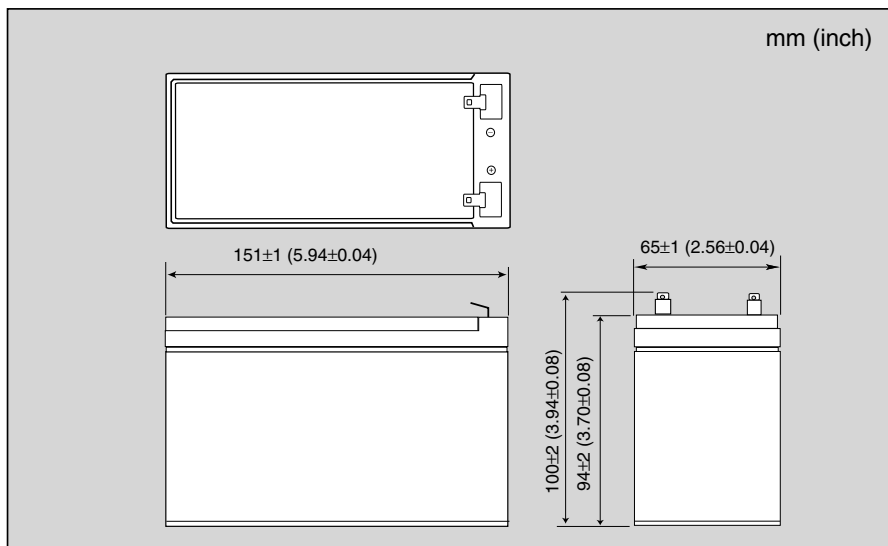

RECHARGEABLE SEALED LEAD-ACID BATTERY

ES7.5-12
12Volt 7.5AH

TYPE		ES7.5-12
NOMINAL VOLTAGE		12 Volt
NOMINAL CAPACITY		7.5 AH / 20 HR
DIMENSIONS	HEIGHT	94 mm
	LENGTH	151 mm
	WIDTH	65 mm
WEIGHT		APPROX. 2.9 KGS
CAPACITY	20HR 0.375A	7.50 AH
	5HR 1.275A	6.38 AH
	1HR 4.5A	4.50 AH
	1C 7.5A	3.75 AH
INTERNAL RESISTANCE		APPROX. 25mΩ
MAX. DISCHARGE CURRENT		112.5 A (5 SEC.)
CHARGING VOLTAGE 20°C (68°F)	STANDBY USE	13.5-13.8V (-20mV/°C)
	CYCLE USE	14.4-15.0V (-30mV/°C)
MAX. CHARGE CURRENT		2.25 A

Dimension

Terminal