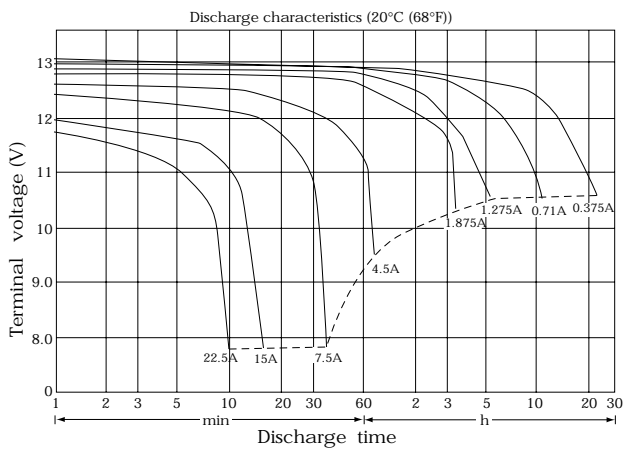

RECHARGEABLE SEALED LEAD-ACID BATTERY

ES7.5-12
12Volt 7.5AH

TYPE		ES7.5-12
NOMINAL VOLTAGE		12 Volt
NOMINAL CAPACITY		7.5 AH / 20 HR
DIMENSIONS	HEIGHT	94 mm
	LENGTH	151 mm
	WIDTH	65 mm
WEIGHT		APPROX. 2.9 KGS
CAPACITY	20HR 0.375A	7.50 AH
	5HR 1.275A	6.38 AH
	1HR 4.5A	4.50 AH
	1C 7.5A	3.75 AH
INTERNAL RESISTANCE		APPROX. 25mΩ
MAX. DISCHARGE CURRENT		112.5 A (5 SEC.)
CHARGING VOLTAGE 20°C (68°F)	STANDBY USE	13.5-13.8V (-20mV/°C)
	CYCLE USE	14.4-15.0V (-30mV/°C)
MAX. CHARGE CURRENT		2.25 A

Dimension

Terminal