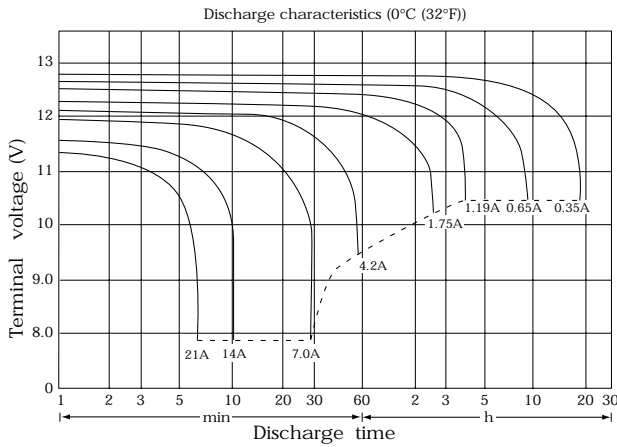

RECHARGEABLE SEALED LEAD-ACID BATTERY

ES7-12
12Volt 7AH

TYPE		ES7-12
NOMINAL VOLTAGE		12 Volt
NOMINAL CAPACITY		7 AH / 20 HR
DIMENSIONS	HEIGHT	94 mm
	LENGTH	151 mm
	WIDTH	65 mm
WEIGHT		APPROX. 2.81 KGS
CAPACITY	20HR 0.35A	7.0 AH
	5HR 1.19A	6.0 AH
	1HR 4.20A	4.2 AH
	1C 7.00A	3.5 AH
INTERNAL RESISTANCE		APPROX. 25mΩ
MAX. DISCHARGE CURRENT		105 A (5 SEC.)
CHARGING VOLTAGE 20°C (68°F)	STANDBY USE	13.5-13.8V (-20mV/°C)
	CYCLE USE	14.4-15.0V (-30mV/°C)
MAX. CHARGE CURRENT		2.1 A

Dimension

Terminal