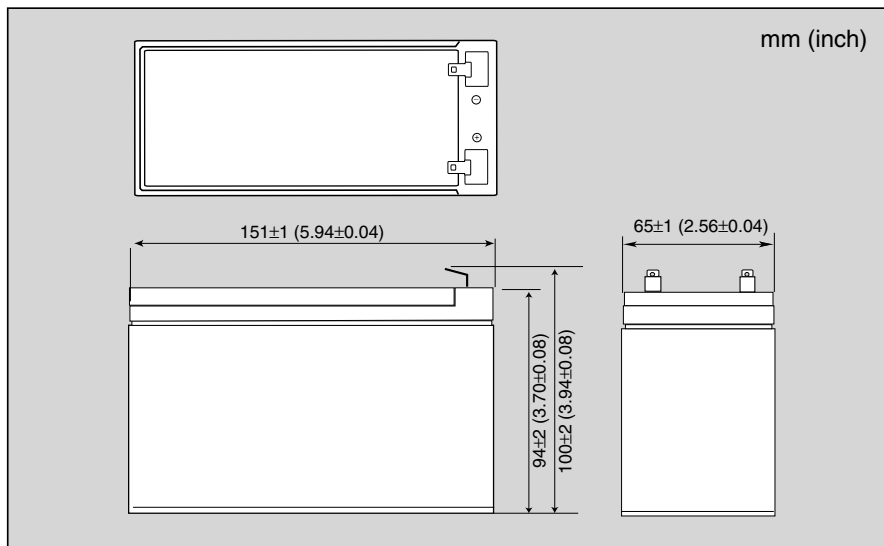

RECHARGEABLE SEALED LEAD-ACID BATTERY

ES7-12
12Volt 7AH

TYPE		ES7-12
NOMINAL VOLTAGE		12 Volt
NOMINAL CAPACITY		7 AH / 20 HR
DIMENSIONS	HEIGHT	94 mm
	LENGTH	151 mm
	WIDTH	65 mm
WEIGHT		APPROX. 2.81 KGS
CAPACITY	20HR 0.35A	7.0 AH
	5HR 1.19A	6.0 AH
	1HR 4.20A	4.2 AH
	1C 7.00A	3.5 AH
INTERNAL RESISTANCE		APPROX. 25mΩ
MAX. DISCHARGE CURRENT		105 A (5 SEC.)
CHARGING VOLTAGE 20°C (68°F)	STANDBY USE	13.5-13.8V (-20mV/°C)
	CYCLE USE	14.4-15.0V (-30mV/°C)
MAX. CHARGE CURRENT		2.1 A

Dimension

Terminal