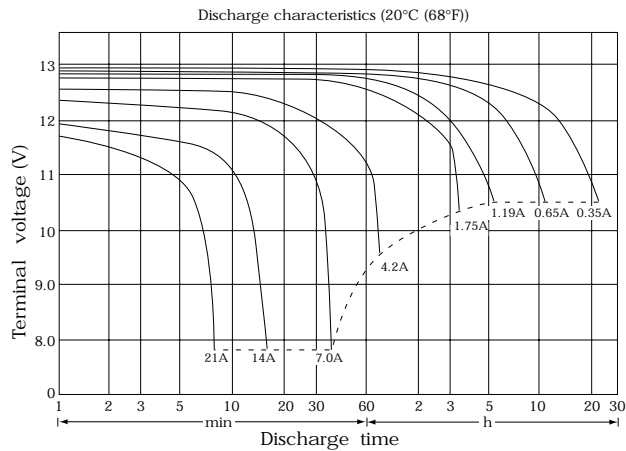

RECHARGEABLE SEALED LEAD-ACID BATTERY

ES7-12
12Volt 7AH

TYPE		ES7-12
NOMINAL VOLTAGE		12 Volt
NOMINAL CAPACITY		7 AH / 20 HR
DIMENSIONS	HEIGHT	94 mm
	LENGTH	151 mm
	WIDTH	65 mm
WEIGHT		APPROX. 2.81 KGS
CAPACITY	20HR 0.35A	7.0 AH
	5HR 1.19A	6.0 AH
	1HR 4.20A	4.2 AH
	1C 7.00A	3.5 AH
INTERNAL RESISTANCE		APPROX. 25mΩ
MAX. DISCHARGE CURRENT		105 A (5 SEC.)
CHARGING VOLTAGE 20°C (68°F)	STANDBY USE	13.5-13.8V (-20mV/°C)
	CYCLE USE	14.4-15.0V (-30mV/°C)
MAX. CHARGE CURRENT		2.1 A

Dimension

Terminal