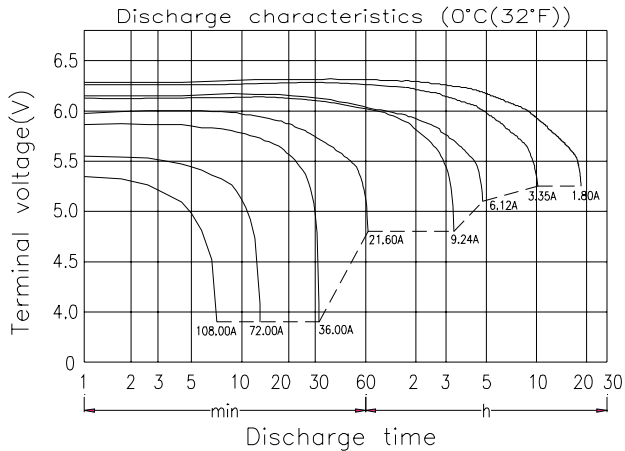

# RECHARGEABLE SEALED LEAD-ACID BATTERY

**ES36-6**  
**6Volt 36AH**

TYPE		ES36-6
NOMINAL VOLTAGE		6 Volt
NOMINAL CAPACITY		36 Ah / 20hr
DIMENSIONS	HEIGHT	162.5 mm
	LENGTH	161.2 mm
	WIDTH	87.6 mm
WEIGHT		APPROX. 6.44 kg
CAPACITY	20hr 3.25A	36.0 Ah
	5hr 11.0 A	30.6 Ah
	1hr 39.0 A	21.6 Ah
	1C 65.0 A	18.0 Ah
INTERNAL RESISTANCE		APPROX..10mΩ
MAX. DISCHARGE CURRENT		360 A (5 SEC.)
CHARGING VOLTAGE 20°C (68°F)	STANDBY USE	6.75-6.9V (-20mV/°C)
	CYCLE USE	7.2-7.5V (-15mV/°C)
MAX. CHARGE CURRENT		10.8 A

## Dimension