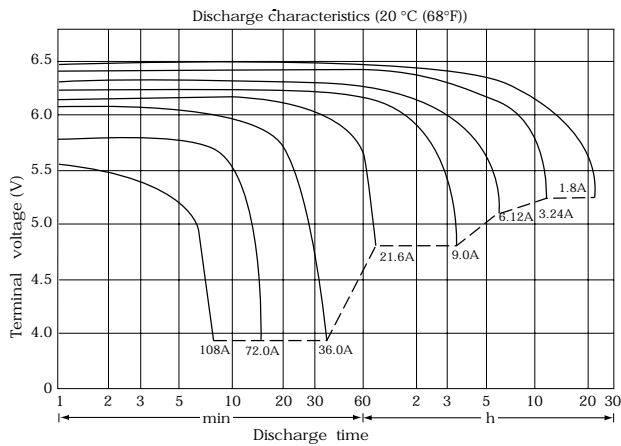

# RECHARGEABLE SEALED LEAD-ACID BATTERY

**ES36-6**  
**6Volt 36AH**

TYPE		ES36-6
NOMINAL VOLTAGE		6 Volt
NOMINAL CAPACITY		36 Ah / 20hr
DIMENSIONS	HEIGHT	162.5 mm
	LENGTH	161.2 mm
	WIDTH	87.6 mm
WEIGHT		APPROX. 6.44 kg
CAPACITY	20hr 3.25A	36.0 Ah
	5hr 11.0 A	30.6 Ah
	1hr 39.0 A	21.6 Ah
	1C 65.0 A	18.0 Ah
INTERNAL RESISTANCE		APPROX..10mΩ
MAX. DISCHARGE CURRENT		360 A (5 SEC.)
CHARGING VOLTAGE 20°C (68°F)	STANDBY USE	6.75-6.9V (-20mV/°C)
	CYCLE USE	7.2-7.5V (-15mV/°C)
MAX. CHARGE CURRENT		10.8 A

## Dimension