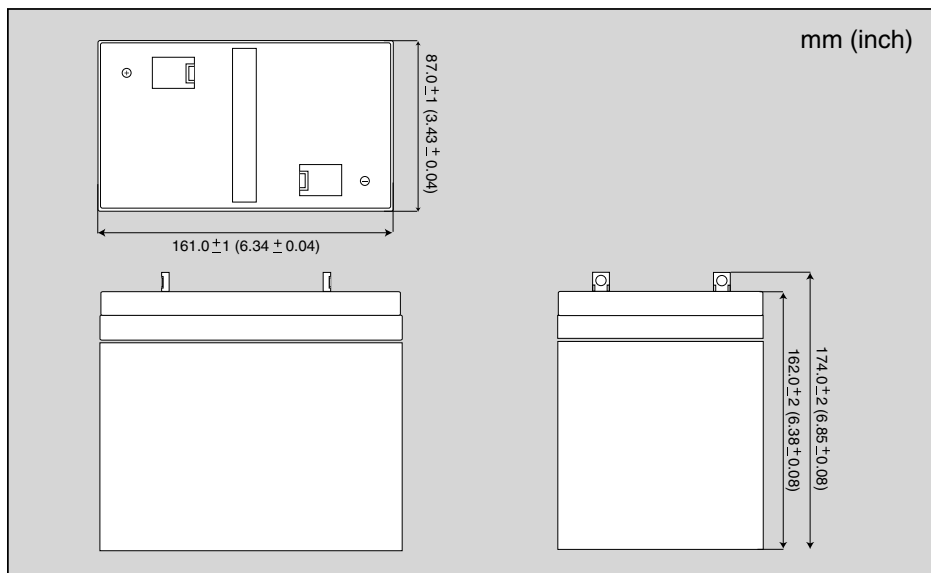

# RECHARGEABLE SEALED LEAD-ACID BATTERY

**ES36-6**  
**6Volt 36AH**

TYPE		ES36-6
NOMINAL VOLTAGE		6 Volt
NOMINAL CAPACITY		36 Ah / 20hr
DIMENSIONS	HEIGHT	162.5 mm
	LENGTH	161.2 mm
	WIDTH	87.6 mm
WEIGHT		APPROX. 6.44 kg
CAPACITY	20hr 3.25A	36.0 Ah
	5hr 11.0 A	30.6 Ah
	1hr 39.0 A	21.6 Ah
	1C 65.0 A	18.0 Ah
INTERNAL RESISTANCE		APPROX..10mΩ
MAX. DISCHARGE CURRENT		360 A (5 SEC.)
CHARGING VOLTAGE 20°C (68°F)	STANDBY USE	6.75-6.9V (-20mV/°C)
	CYCLE USE	7.2-7.5V (-15mV/°C)
MAX. CHARGE CURRENT		10.8 A

## Dimension