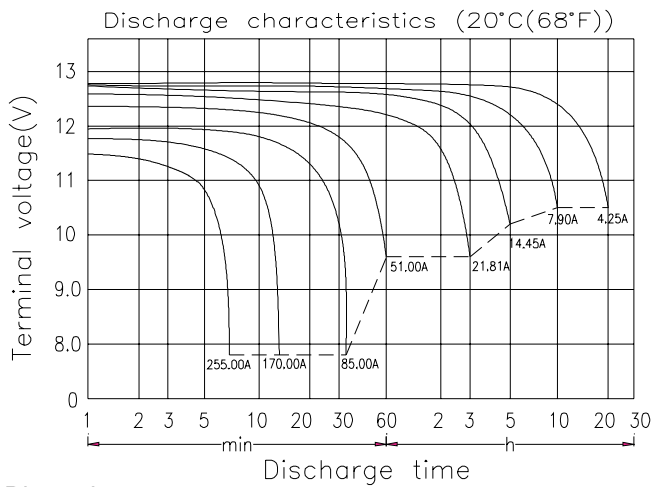

RECHARGEABLE SEALED LEAD-ACID BATTERY

ES24
12Volt 85Ah

TYPE		ES 24
NOMINAL VOLTAGE		12 Volt
NOMINAL CAPACITY		85 Ah / 20hr
DIMENSIONS	HEIGHT	206.0 mm
	LENGTH	259.0 mm
	WIDTH	167.0 mm
WEIGHT		APPROX. 26.5 kg
CAPACITY	20hr 4.25A	85.0 Ah
	5hr 14.45A	72.25 Ah
	1hr 51.00A	51.00 Ah
	1C 85.00A	42.50 Ah
INTERNAL RESISTANCE		APPROX. 9.2mΩ
MAX. DISCHARGE CURRENT		850 A (5 SEC.)
CHARGING VOLTAGE 20°C (68°F)	STANDBY USE	13.5-13.8V (-20mV/°C)
	CYCLE USE	14.4-15.0V (-15mV/°C)
MAX. CHARGE CURRENT		25.5 A

Dimension

Terminal