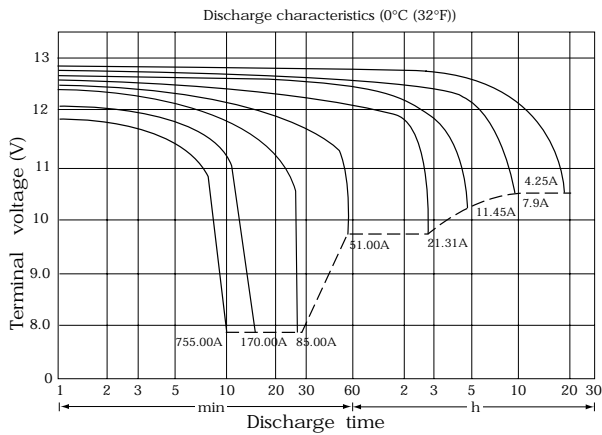

RECHARGEABLE SEALED LEAD-ACID BATTERY

ES24
12Volt 85Ah

TYPE		ES 24
NOMINAL VOLTAGE		12 Volt
NOMINAL CAPACITY		85 Ah / 20hr
DIMENSIONS	HEIGHT	206.0 mm
	LENGTH	259.0 mm
	WIDTH	167.0 mm
WEIGHT		APPROX. 26.5 kg
CAPACITY	20hr 4.25A	85.0 Ah
	5hr 14.45A	72.25 Ah
	1hr 51.00A	51.00 Ah
	1C 85.00A	42.50 Ah
INTERNAL RESISTANCE		APPROX. 9.2mΩ
MAX. DISCHARGE CURRENT		850 A (5 SEC.)
CHARGING VOLTAGE 20°C (68°F)	STANDBY USE	13.5-13.8V (-20mV/°C)
	CYCLE USE	14.4-15.0V (-15mV/°C)
MAX. CHARGE CURRENT		25.5 A

Dimension

Terminal