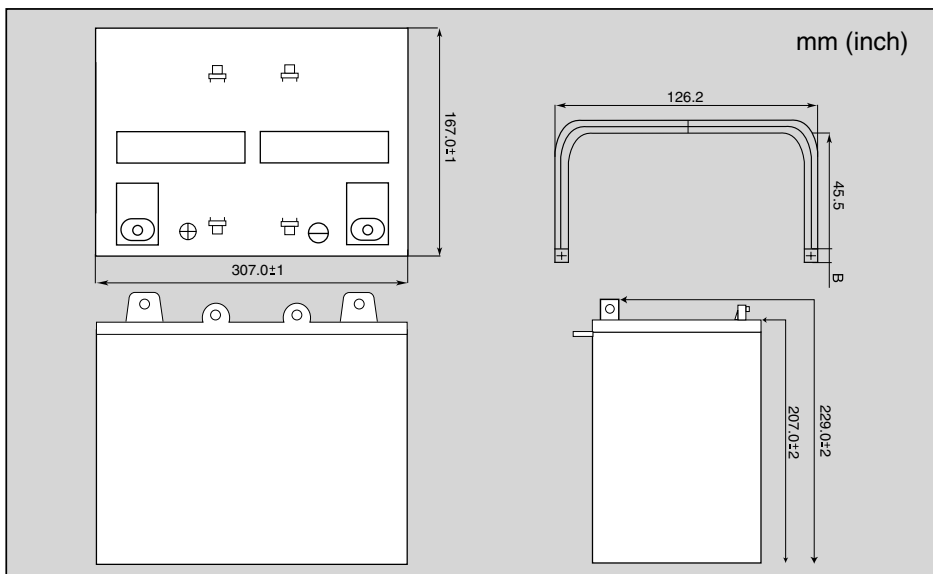

RECHARGEABLE SEALED LEAD-ACID BATTERY

ES24
12Volt 85Ah

TYPE		ES 24
NOMINAL VOLTAGE		12 Volt
NOMINAL CAPACITY		85 Ah / 20hr
DIMENSIONS	HEIGHT	206.0 mm
	LENGTH	259.0 mm
	WIDTH	167.0 mm
WEIGHT		APPROX. 26.5 kg
CAPACITY	20hr 4.25A	85.0 Ah
	5hr 14.45A	72.25 Ah
	1hr 51.00A	51.00 Ah
	1C 85.00A	42.50 Ah
INTERNAL RESISTANCE		APPROX. 9.2mΩ
MAX. DISCHARGE CURRENT		850 A (5 SEC.)
CHARGING VOLTAGE 20°C (68°F)	STANDBY USE	13.5-13.8V (-20mV/°C)
	CYCLE USE	14.4-15.0V (-15mV/°C)
MAX. CHARGE CURRENT		25.5 A

Dimension

Terminal